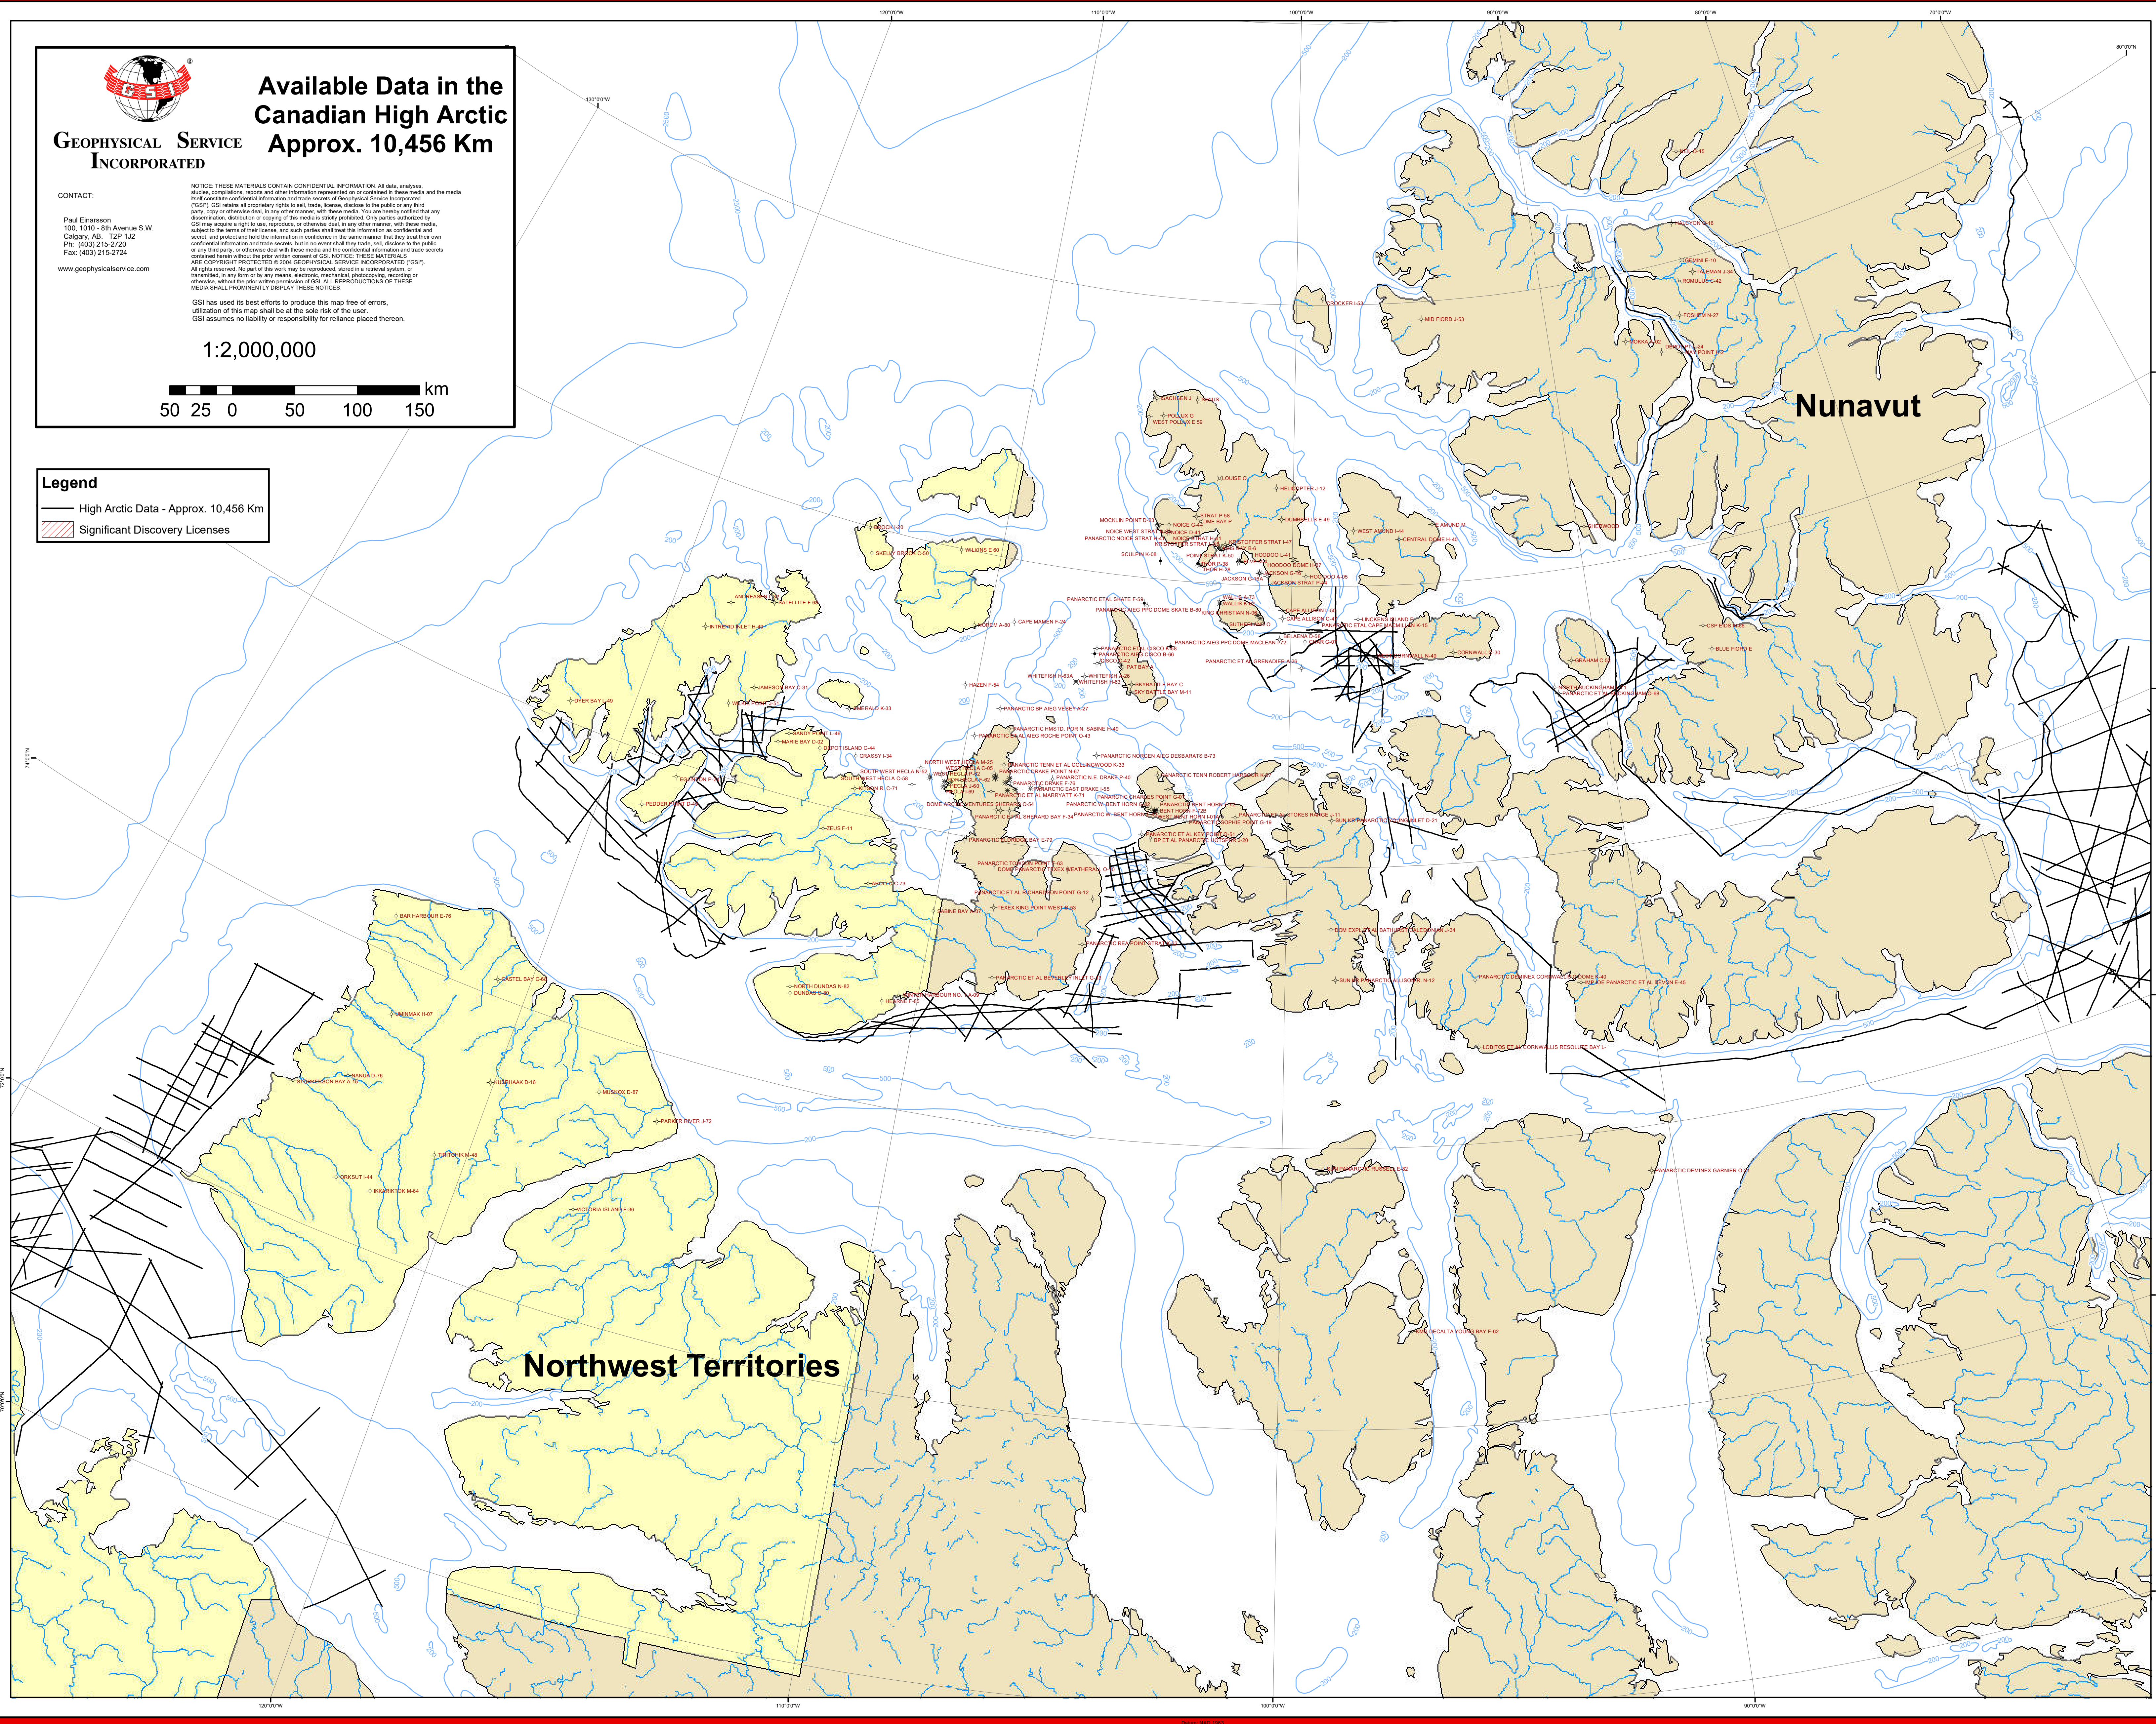

**GEOPHYSICAL SERVICE
INCORPORATED**

**Available Data in the
Canadian High Arctic
Approx. 10,456 Km**

CONTACT:

www.geophysicalservice.com

1:2,000,000

Legend

- High Arctic Data - Approx. 10,456 Km
- ▨ Significant Discovery Licenses

Nunavut

Northwest Territories