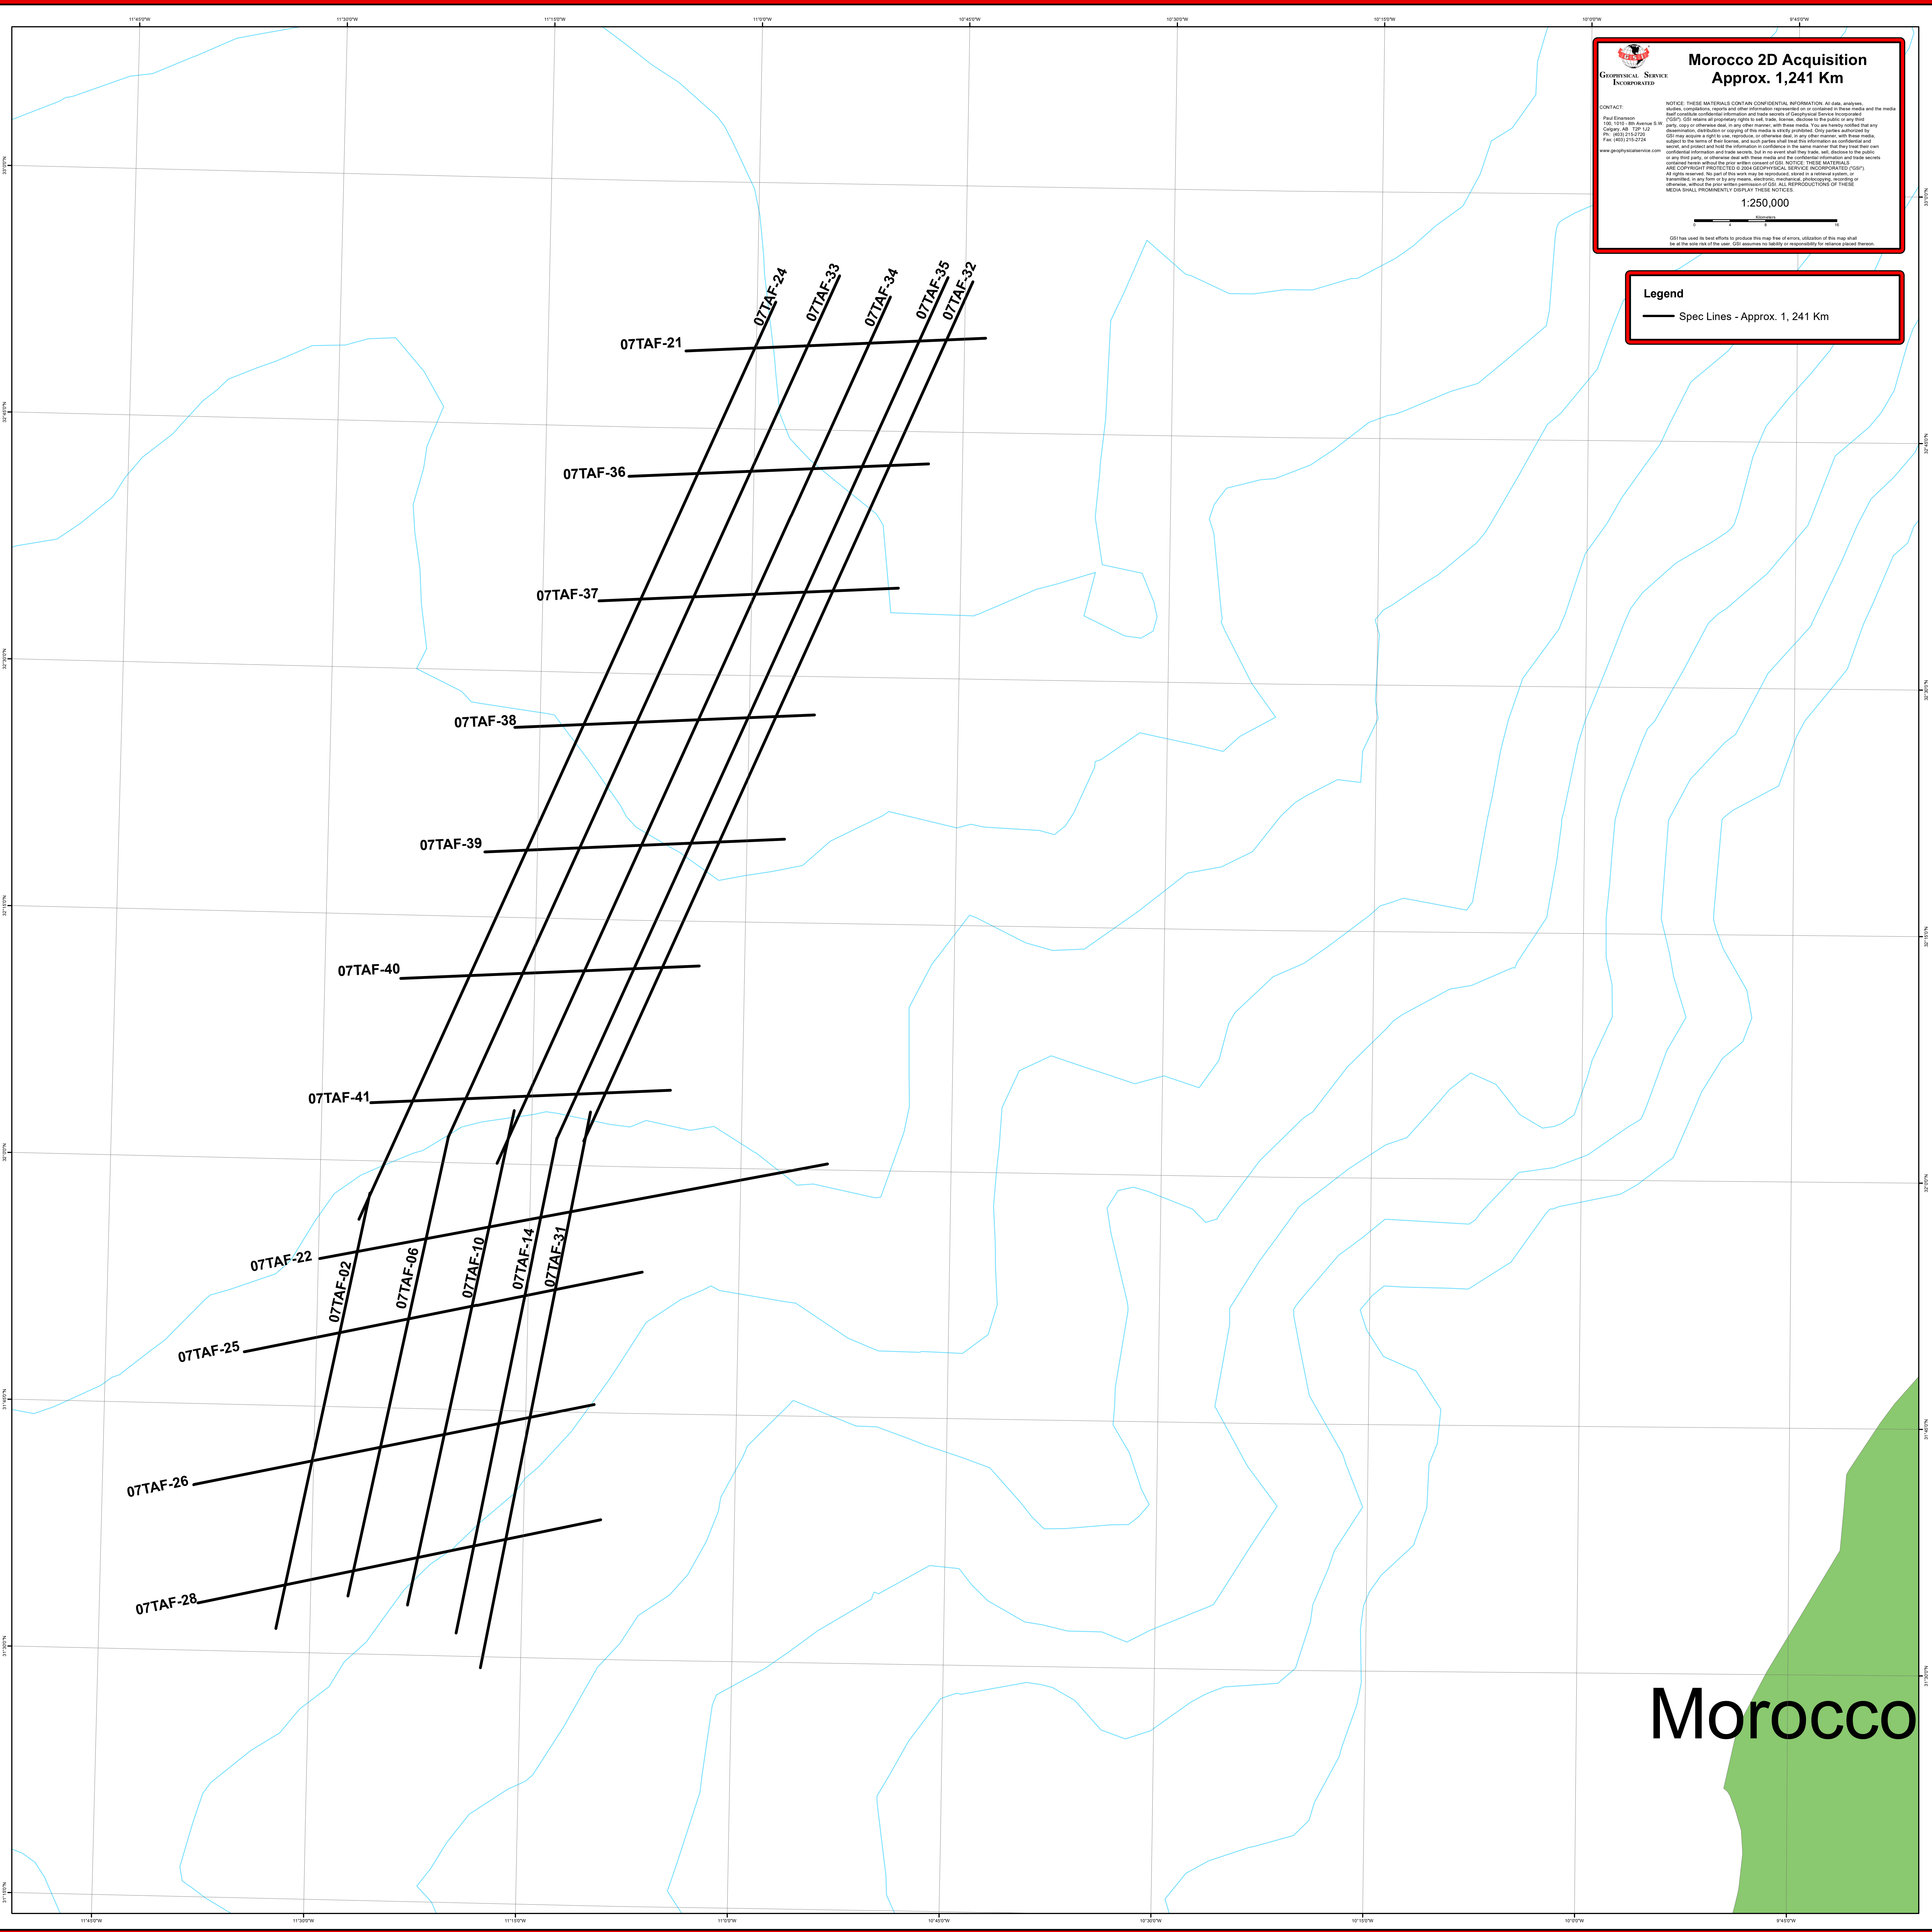

Legend

- Spec Lines - Approx. 1,241 Km

Morocco